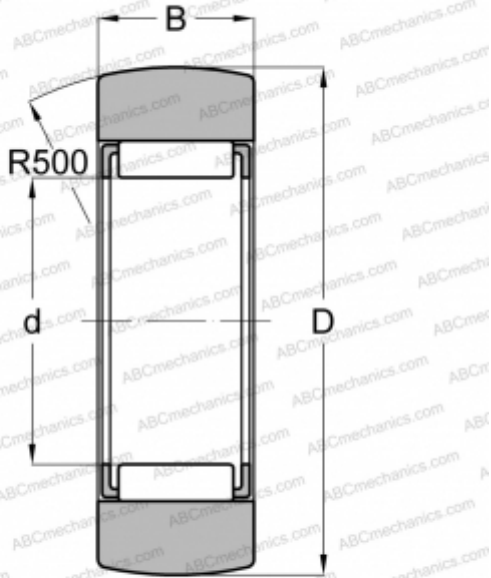

RST05-TV INA

Yoke type track roller

TYPE: Roller bearings, Yoke type track rollers, Without axial guidance, Without an inner ring, Outer ring without ribs

Technical specification

DIMENSIONS, MM

d	7,000
D	16,000
B	7,800

MANUFACTURER

[INA](#)

INTERCHANGE

ABC	RSTO 5
FAG	RSTO 5(RNAST 5 DB)
SKF	RSTO 5 TN
TORRINGTON	RSTO 5
IKO	RNAST 5 R

CALCULATION DATA

Basic dynamic load rating, C	2,550 kN
Basic static load rating, Co	2,600 kN
Fatigue load limit, Pu	0,330 kN
Limiting speed	16000 r/min