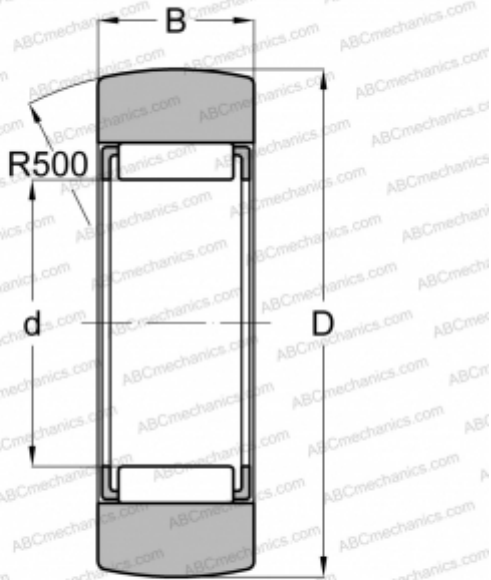

RSTO6-TV INA

Yoke type track roller

TYPE: Roller bearings, Yoke type track rollers, Without axial guidance, Without an inner ring, Outer ring without ribs

Technical specification

DIMENSIONS, MM

d	10,000
D	19,000
B	9,800

MANUFACTURER

[INA](#)

INTERCHANGE

ABC	RSTO 6
FAG	RSTO 6(RNAST 6 DB)
SKF	RSTO 6 TN
TORRINGTON	RSTO 6
IKO	RNAST 6 R

CALCULATION DATA

Basic dynamic load rating, C	3,750 kN
Basic static load rating, Co	4,550 kN
Fatigue load limit, Pu	0,650 kN
Limiting speed	10000 r/min