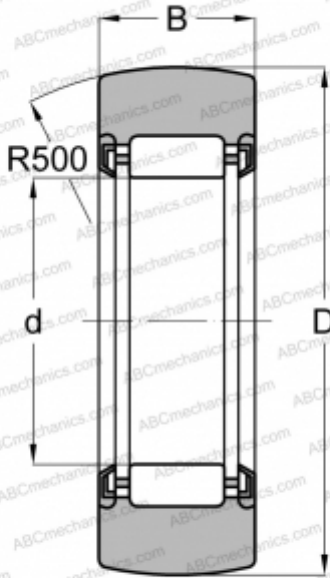

## RNA22/6-2RSR INA

Yoke type track roller

TYPE: Roller bearings, Yoke type track rollers, Without axial guidance, Outer ring without ribs, contact seals on both side, Without an inner ring

### Technical specification

#### DIMENSIONS, MM

d	10,000
D	19,000
B	11,000