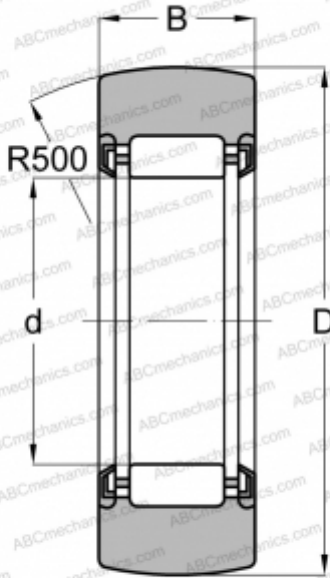

RNA22/8-2RSR INA

Yoke type track roller

TYPE: Roller bearings, Yoke type track rollers, Without axial guidance, Outer ring without ribs, contact seals on both side, Without an inner ring

Technical specification

DIMENSIONS, MM

d	12,000
D	24,000
B	11,000

MANUFACTURER

[INA](#)

INTERCHANGE

ABC	RNA 22/8 2RSR
FAG	RNA 22/8 2RSR
SKF	RNA 22/8.2RS
TORRINGTON	RNA 22/8 2RS

CALCULATION DATA

Basic dynamic load rating, C	4,800 kN
Basic static load rating, Co	4,300 kN
Fatigue load limit, Pu	0,630 kN
Limiting speed	7000 r/min