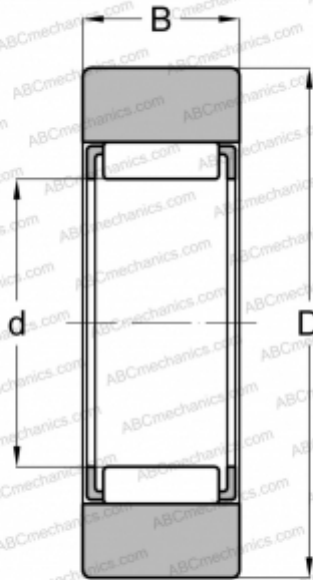

RST05-X-TV INA

Yoke type track roller

TYPE: Roller bearings, Yoke type track rollers, Without axial guidance, Without an inner ring, Outer ring without ribs, cylindrical outer ring

Technical specification

DIMENSIONS, MM

d	7,000
D	16,000
B	7,800

MANUFACTURER

[INA](#)

INTERCHANGE

ABC	RSTO 5 X
FAG	RSTO5 DZ(RNAST 5)
SKF	RSTO 5 X TN
TORRINGTON	RSTO 5 DZ
IKO	RNAST 5

CALCULATION DATA

Basic dynamic load rating, C	2,550 kN
Basic static load rating, Co	2,600 kN
Fatigue load limit, Pu	0,330 kN
Limiting speed	16000 r/min