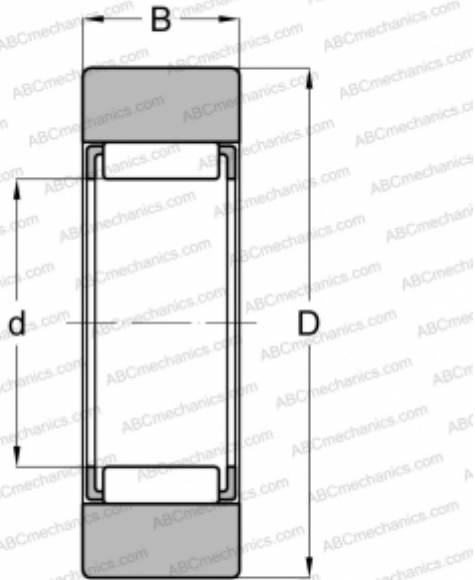

RST06-X-TV INA

Yoke type track roller

TYPE: Roller bearings, Yoke type track rollers, Without axial guidance, Without an inner ring, Outer ring without ribs, cylindrical outer ring

Technical specification

DIMENSIONS, MM

d	10,000
D	19,000
B	9,800

MANUFACTURER

[INA](#)

INTERCHANGE

ABC	RSTO 6 X
FAG	RSTO6 DZ(RNAST 6)
SKF	RSTO 6 X TN
TORRINGTON	RSTO 6 DZ
IKO	RNAST 6

CALCULATION DATA

Basic dynamic load rating, C	3,750 kN
Basic static load rating, Co	4,550 kN
Fatigue load limit, Pu	0,650 kN
Limiting speed	10000 r/min