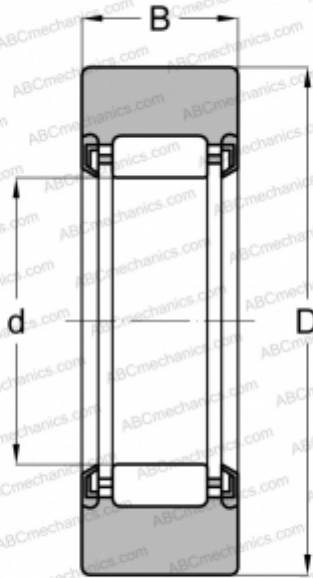

RNA22/6-X-2RSR INA

Yoke type track roller

TYPE: Roller bearings, Yoke type track rollers, Without axial guidance, Without an inner ring, Outer ring without ribs, contact seals on both side, cylindrical outer ring

Technical specification

DIMENSIONS, MM

d	10,000
D	19,000
B	11,000

MANUFACTURER

[INA](#)

INTERCHANGE

ABC	RNA 22/6 2RSX
FAG	RNA 22/6 2RSR DZ
SKF	RNA 22/6.2RS.X
TORRINGTON	RNA 22/6 2RS DZ

CALCULATION DATA