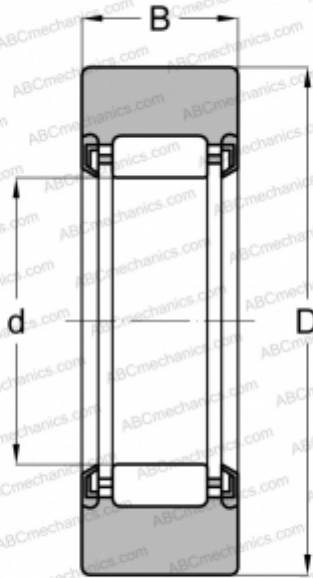

RNA22/8-X-2RSR INA

Yoke type track roller

TYPE: Roller bearings, Yoke type track rollers, Without axial guidance, Without an inner ring, Outer ring without ribs, contact seals on both side, cylindrical outer ring

Technical specification

DIMENSIONS, MM

d	12,000
D	24,000
B	11,000

MANUFACTURER

[INA](#)

INTERCHANGE

ABC	RNA 22/8 2RSX
FAG	RNA 22/8 2RSR DZ
SKF	RNA 22/8.2RS.X
TORRINGTON	RNA 22/8 2RS DZ

CALCULATION DATA