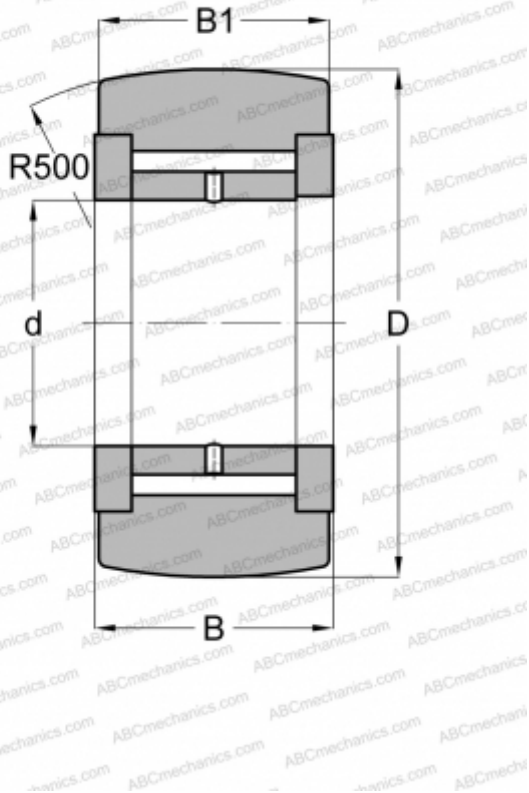

## NATV6 INA

Yoke type track roller

TYPE: Roller bearings, Yoke type track rollers, With axial guidance, Full complement needle roller set, gap seals on both sides

### Technical specification

#### DIMENSIONS, MM

d	6,000
D	19,000
B	12,000
B1	11,000