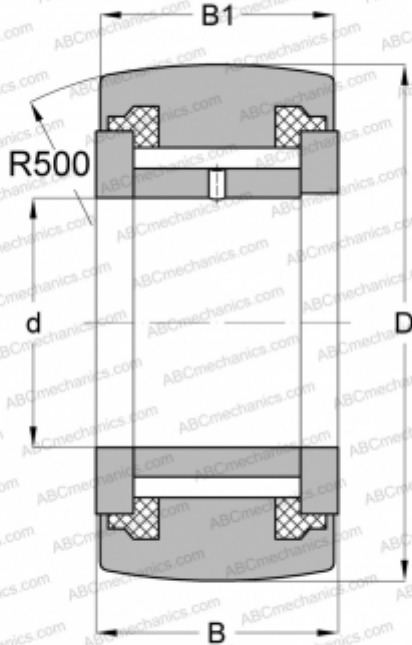

## NATV6-PP INA

Yoke type track roller

TYPE: Roller bearings, Yoke type track rollers, With axial guidance, Full complement needle roller set, sealing rings on both sides

### Technical specification

#### DIMENSIONS, MM

d	6,000
D	19,000
B	12,000
B1	11,000