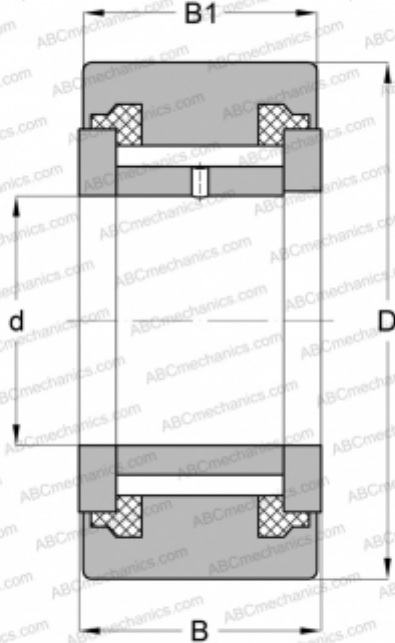

## NATV6-X-PP INA

Yoke type track roller

TYPE: Roller bearings, Yoke type track rollers, With axial guidance, Full complement needle roller set, sealing rings on both sides, cylindrical outer ring

### Technical specification

#### DIMENSIONS, MM

d	6,000
D	19,000
B	12,000
B1	11,000