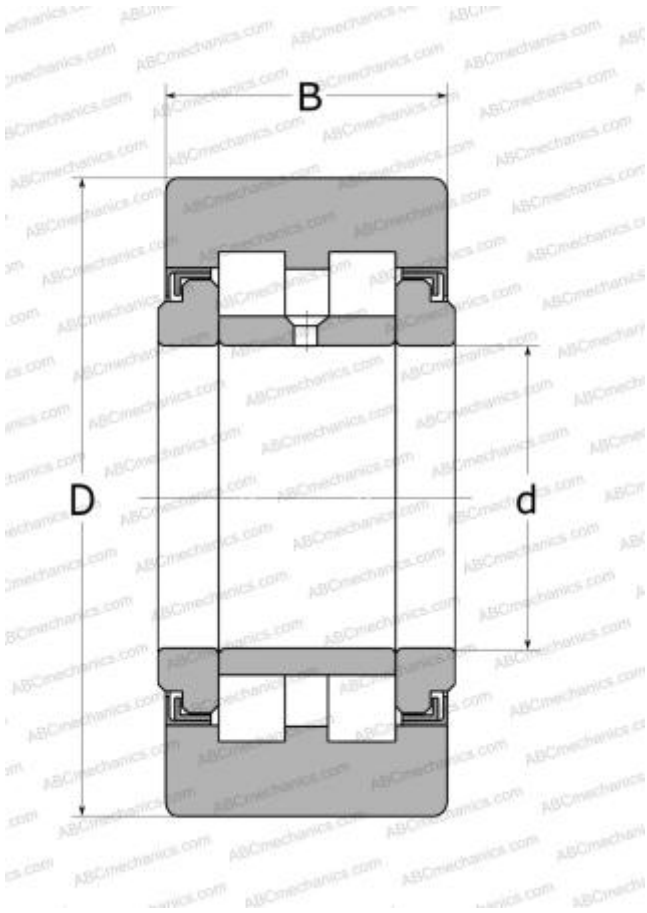

PWTR15-2RS INA

Yoke type track roller

TYPE: Roller bearings, Yoke type track rollers, With axial guidance, Full complement cylindrical roller set, lip seals on both sides

Technical specification

DIMENSIONS, MM

d	15,000
D	35,000
B	19,000
B1	18,000

MANUFACTURER

[INA](#)

INTERCHANGE

ABC	PWTR 15 2RS
SKF	PWTR 15.2RS

CALCULATION DATA

Basic dynamic load rating, C	12,600 kN
Basic static load rating, Co	14,600 kN
Fatigue load limit, Pu	1,760 kN
Limiting speed	6000 r/min