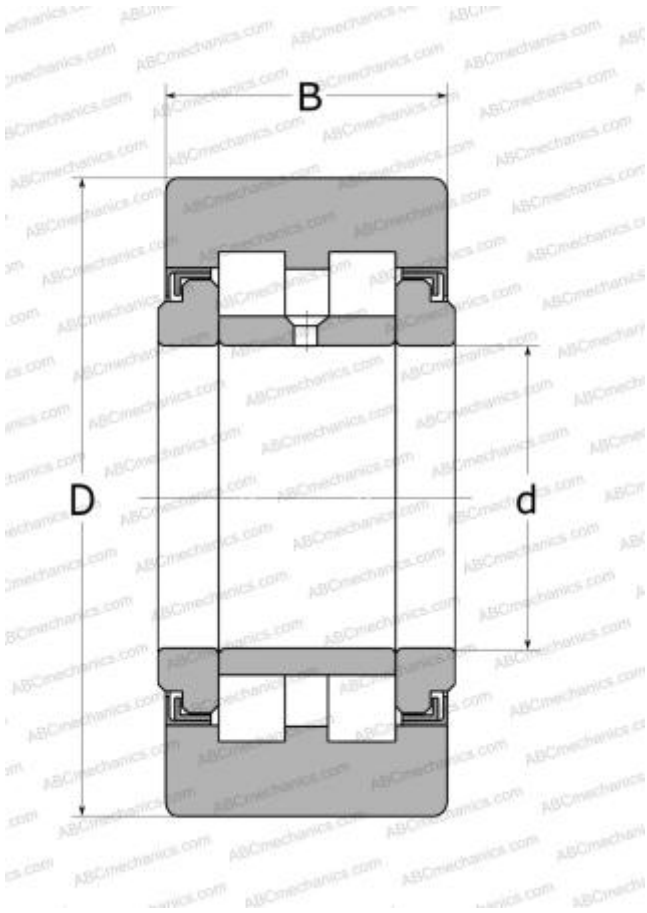

PWTR1542-2RS INA

Yoke type track roller

TYPE: Roller bearings, Yoke type track rollers, With axial guidance, Full complement cylindrical roller set, lip seals on both sides

Technical specification

DIMENSIONS, MM

d	15,000
D	42,000
B	19,000
B1	18,000

MANUFACTURER

[INA](#)

INTERCHANGE

ABC	PWTR 1542 2RS
SKF	PWTR 1542.2RS

CALCULATION DATA

Basic dynamic load rating, C	14,700 kN
Basic static load rating, Co	16,200 kN
Fatigue load limit, Pu	2,140 kN
Limiting speed	6000 r/min