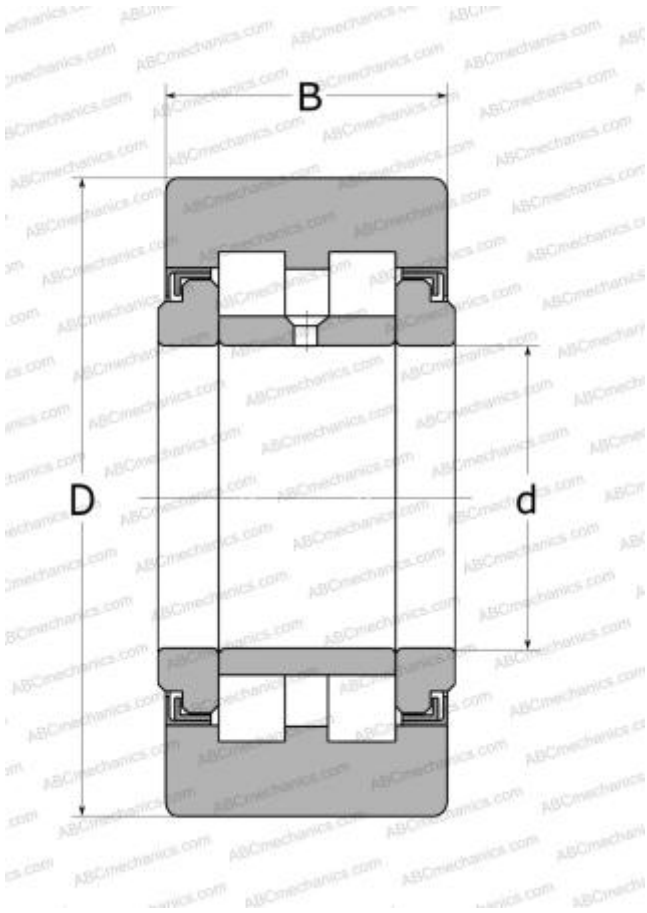

PWTR1747-2RS INA

Yoke type track roller

TYPE: Roller bearings, Yoke type track rollers, With axial guidance, Full complement cylindrical roller set, lip seals on both sides

Technical specification

DIMENSIONS, MM

d	17,000
D	47,000
B	21,000
B1	20,000

MANUFACTURER

[INA](#)

INTERCHANGE

ABC	PWTR 1747 2RS
SKF	PWTR 1747.2RS

CALCULATION DATA

Basic dynamic load rating, C	15,900 kN
Basic static load rating, Co	18,400 kN
Fatigue load limit, Pu	2,440 kN
Limiting speed	5000 r/min