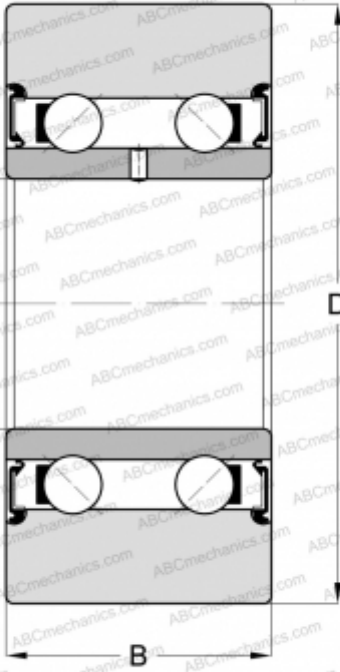

LR50/5-X-2RS ABC

Track rollers

TYPE: Ball bearings, Track rollers, Double row, Without profile, Sealed on both sides, cylindrical outer ring

Technical specification

DIMENSIONS, MM

d	5,000
D	17,000
B	7,000

MANUFACTURER

[ABC](#)

INTERCHANGE

INA [LR50/5-X-2RSR](#)