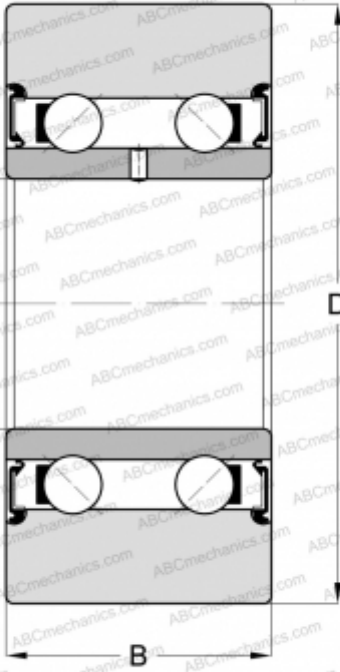

LR50/6-X-2RS ABC

Track rollers

TYPE: Ball bearings, Track rollers, Double row, Without profile, Sealed on both sides, cylindrical outer ring

Technical specification

DIMENSIONS, MM

d	6,000
D	19,000
B	9,000

MANUFACTURER

[ABC](#)

INTERCHANGE

INA

[LR50/6-X-2RSR](#)