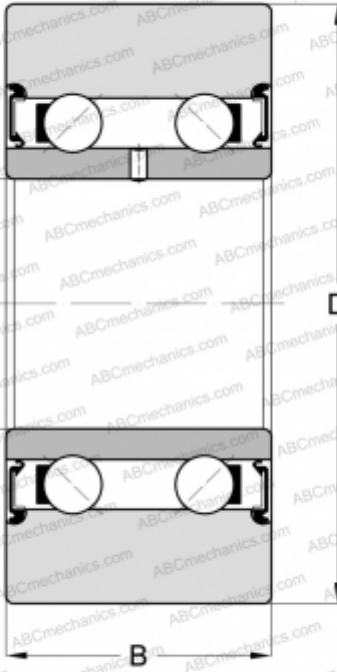

## LR5000-X-2RS ABC

Track rollers

TYPE: Ball bearings, Track rollers, Double row, Without profile, Sealed on both sides, cylindrical outer ring

#### DIMENSIONS, MM

d	10,000
D	28,000
B	12,000