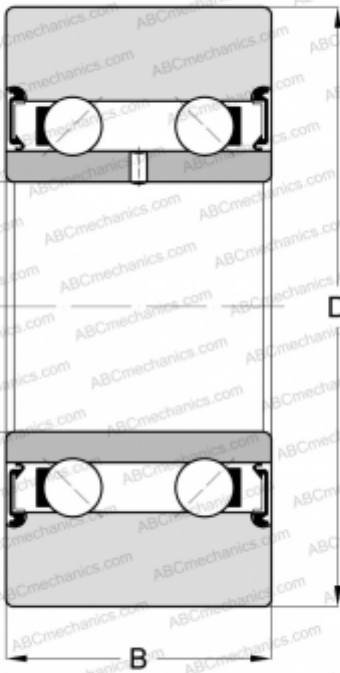

## LR5000-X-2RS INA

Track rollers

TYPE: Ball bearings, Track rollers, Double row, Without profile, Sealed on both sides, cylindrical outer ring

#### DIMENSIONS, MM

d	10,000
D	28,000
B	12,000