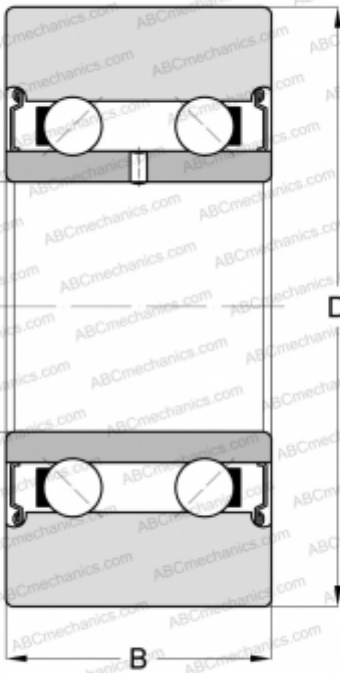

## LR5200-X-2Z ABC

Track rollers

TYPE: Ball bearings, Track rollers, Double row, Without profile, Gap seals on both sides, cylindrical outer ring

#### DIMENSIONS, MM

d	10,000
D	32,000
B	14,000