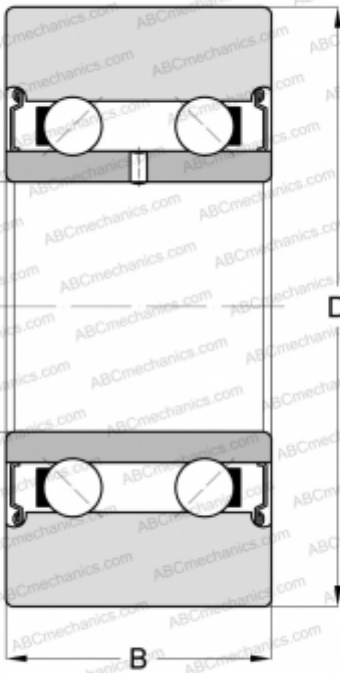

305701 C-2Z SKF

Track rollers

TYPE: Ball bearings, Track rollers, Double row, Without profile, Gap seals on both sides, cylindrical outer ring

Technical specification

DIMENSIONS, MM

d	12,000
D	35,000
B	15,900

MANUFACTURER

[SKF](#)

INTERCHANGE

ABC	LR5201-X-2Z
INA	LR5201-X-2Z
ZEN	LR5201 KDD

CALCULATION DATA

Basic dynamic load rating, C	9,560 kN
Basic static load rating, Co	4,900 kN
Limiting speed	9500 r/min