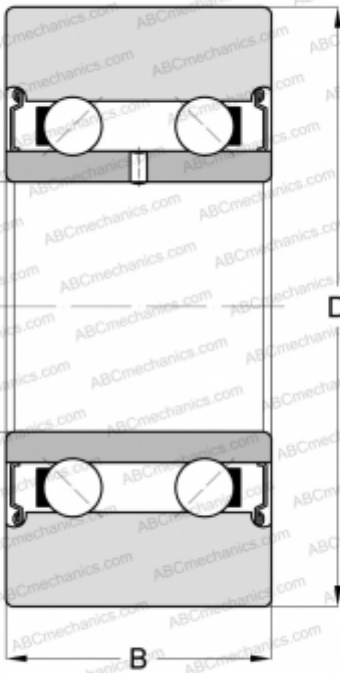

305702 C-2Z SKF

Track rollers

TYPE: Ball bearings, Track rollers, Double row, Without profile, Gap seals on both sides, cylindrical outer ring

Technical specification

DIMENSIONS, MM

d	15,000
D	40,000
B	15,900

MANUFACTURER

[SKF](#)

INTERCHANGE

ABC	LR5202-X-2Z
INA	LR5202-X-2Z
ZEN	LR5202 KDD

CALCULATION DATA

Basic dynamic load rating, C	10,600 kN
Basic static load rating, Co	5,850 kN
Limiting speed	8500 r/min