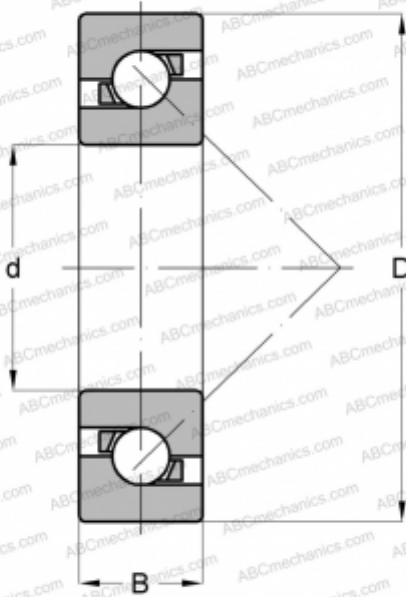

## 7602012-TVP ABC

Axial angular contact ball bearing

TYPE: Ball bearings, Axial angular contact ball bearing, Single direction, Contact angle 60°, Ball screw support bearings

### Technical specification

#### DIMENSIONS, MM

d	12,000
D	32,000
B	10,000