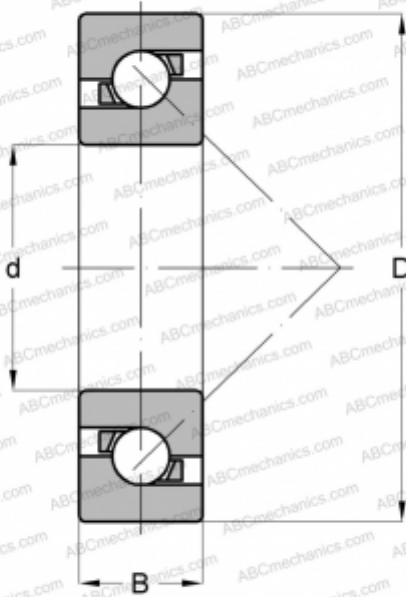

7602015-TVP ABC

Axial angular contact ball bearing

TYPE: Ball bearings, Axial angular contact ball bearing, Single direction, Contact angle 60°, Ball screw support bearings

Technical specification

DIMENSIONS, MM

d	15,000
D	35,000
B	11,000

MANUFACTURER

[ABC](#)

INTERCHANGE

SKF	BSA 202 CG
SNFA	BS 215 7P62U
INA	7602015-TVP
FAG	7602015-TVP
TIMKEN	MM15BS35