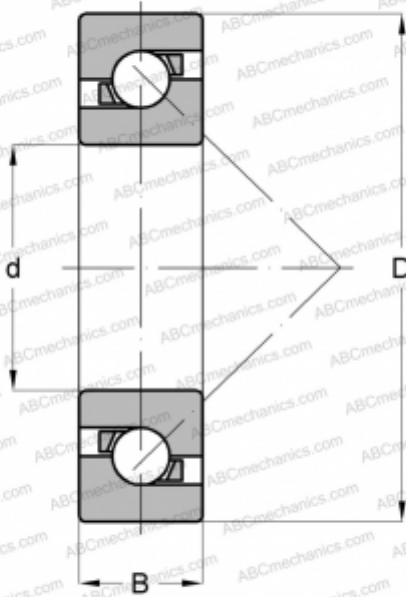

## 7602015-TVP INA

Axial angular contact ball bearing

TYPE: Ball bearings, Axial angular contact ball bearing, Single direction, Contact angle 60°, Ball screw support bearings

### Technical specification

#### DIMENSIONS, MM

d	15,000
D	36,000
B	11,000