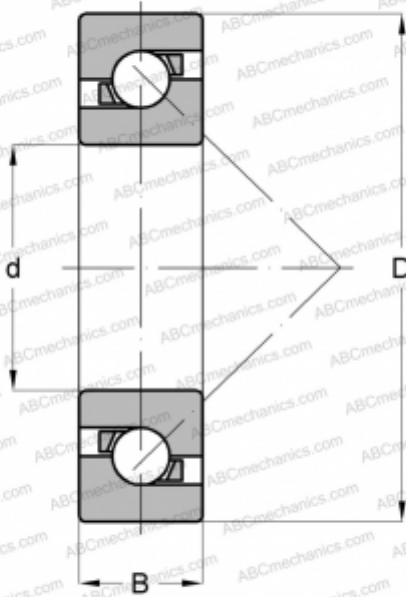

7602015-TVP FAG

Axial angular contact ball bearing

TYPE: Ball bearings, Axial angular contact ball bearing, Single direction, Contact angle 60°, Ball screw support bearings

Technical specification

DIMENSIONS, MM

d	15,000
D	35,000
B	11,000

MANUFACTURER

[FAG](#)

INTERCHANGE

ABC	7602015-TVP
SKF	BSA 202 CG
SNFA	BS 215 7P62U
INA	7602015-TVP
TIMKEN	MM15BS35