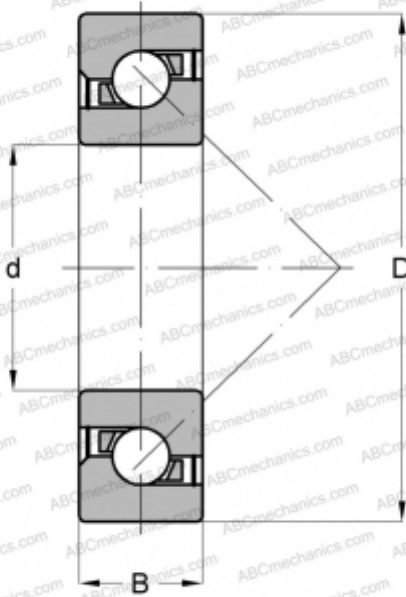

## 7602012-2RS-TVP ABC

Axial angular contact ball bearing

TYPE: Ball bearings, Axial angular contact ball bearing, Single direction, Contact angle 60°, Ball screw support bearings, with seals 2RS

### Technical specification

#### DIMENSIONS, MM

d	12,000
D	32,000
B	10,000