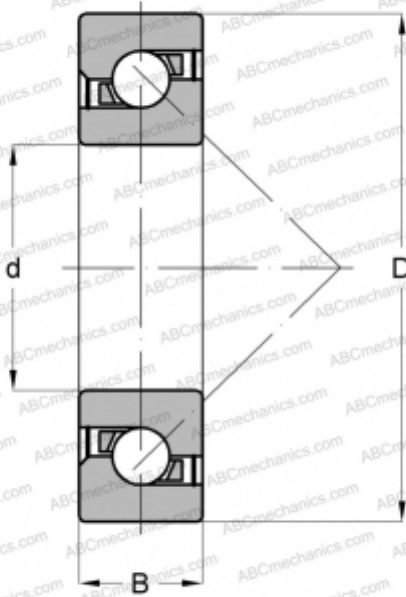

## 7602012-2RS-TVP FAG

Axial angular contact ball bearing

TYPE: Ball bearings, Axial angular contact ball bearing, Single direction, Contact angle 60°, Ball screw support bearings, with seals 2RS

### Technical specification

#### DIMENSIONS, MM

d	12,000
D	32,000
B	10,000