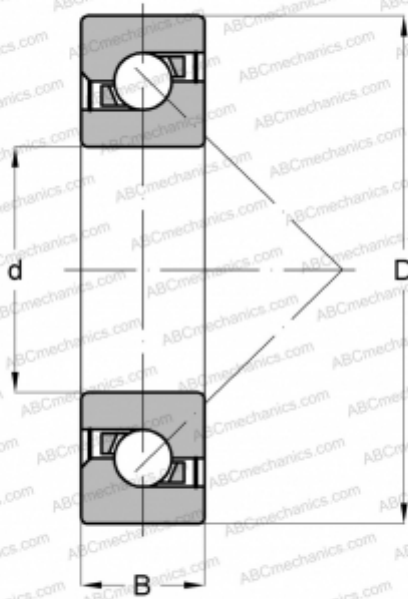

7602012-2RS-TVP INA

Axial angular contact ball bearing

TYPE: Ball bearings, Axial angular contact ball bearing, Single direction, Contact angle 60°, Ball screw support bearings, with seals 2RS

Technical specification

DIMENSIONS, MM

d	12,000
D	32,000
B	10,000

MANUFACTURER

[INA](#)

INTERCHANGE

ABC	7602012-2RS-TVP
FAG	7602012-2RS-TVP

CALCULATION DATA

Basic dynamic load rating, C	12,200 kN
Basic static load rating, Co	20,700 kN
Limiting speed	8000 r/min