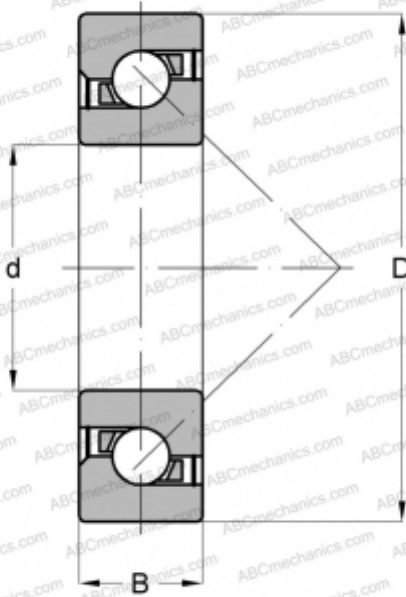

7602015-2RS-TVP ABC

Axial angular contact ball bearing

TYPE: Ball bearings, Axial angular contact ball bearing, Single direction, Contact angle 60°, Ball screw support bearings, with seals 2RS

Technical specification

DIMENSIONS, MM

d	15,000
D	35,000
B	11,000

MANUFACTURER

[ABC](#)

INTERCHANGE

FAG	7602015-2RS-TVP
INA	7602015-2RS-TVP