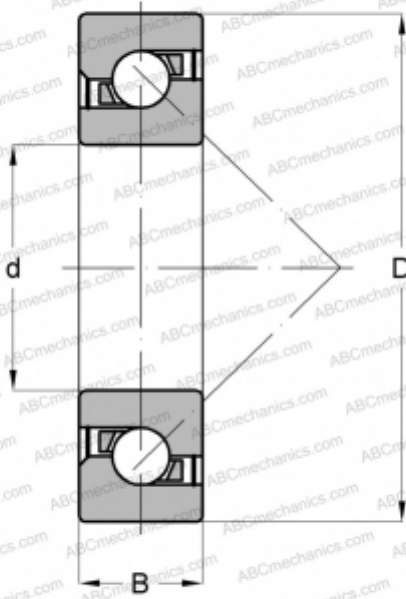

7602015-2RS-TVP FAG

Axial angular contact ball bearing

TYPE: Ball bearings, Axial angular contact ball bearing, Single direction, Contact angle 60°, Ball screw support bearings, with seals 2RS

Technical specification

DIMENSIONS, MM

d	15,000
D	35,000
B	11,000

MANUFACTURER

[FAG](#)

INTERCHANGE

ABC	7602015-2RS-TVP
INA	7602015-2RS-TVP