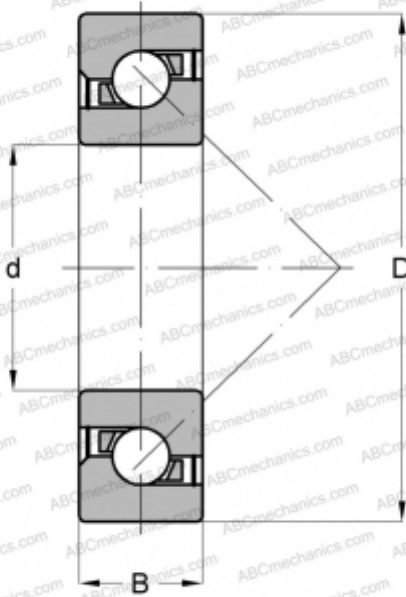

## 7602015-2RS-TVP INA

Axial angular contact ball bearing

TYPE: Ball bearings, Axial angular contact ball bearing, Single direction, Contact angle 60°, Ball screw support bearings, with seals 2RS

### Technical specification

#### DIMENSIONS, MM

d	15,000
D	35,000
B	11,000