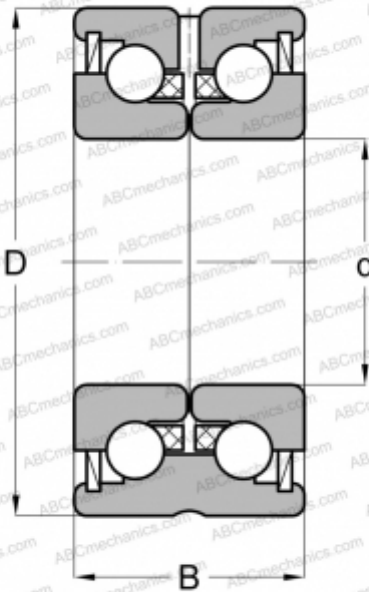

ZKLN0624-2RS INA

Axial angular contact ball bearing

TYPE: Ball bearings, Axial angular contact ball bearing, Double direction, Lip seals on both side

Technical specification

DIMENSIONS, MM

d	6,000
D	24,000
B	15,000

MANUFACTURER

[INA](#)

INTERCHANGE

ABC	ZKLN 0624 2RS

CALCULATION DATA

Basic dynamic load rating, C	6,900 kN
Basic static load rating, Co	8,500 kN
Limiting speed	6800 r/min

ASSOCIATED PRODUCTS

ZM06