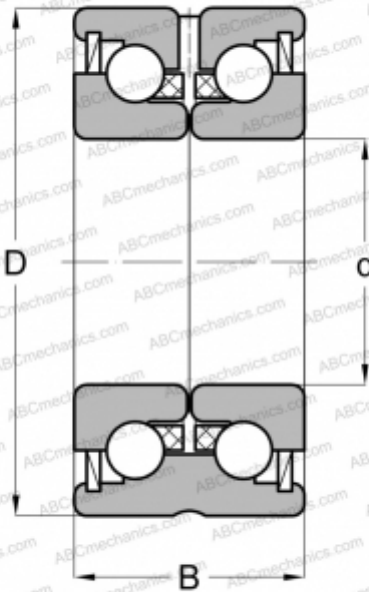

ZKLN1034-2RS INA

Axial angular contact ball bearing

TYPE: Ball bearings, Axial angular contact ball bearing, Double direction, Lip seals on both side

Technical specification

DIMENSIONS, MM

d	10,000
D	34,000
B	20,000

MANUFACTURER

[INA](#)

INTERCHANGE

ABC	ZKLN 1034 2RS
-----	-------------------------------

CALCULATION DATA

Basic dynamic load rating, C	13,400 kN
Basic static load rating, Co	18,800 kN
Limiting speed	4600 r/min