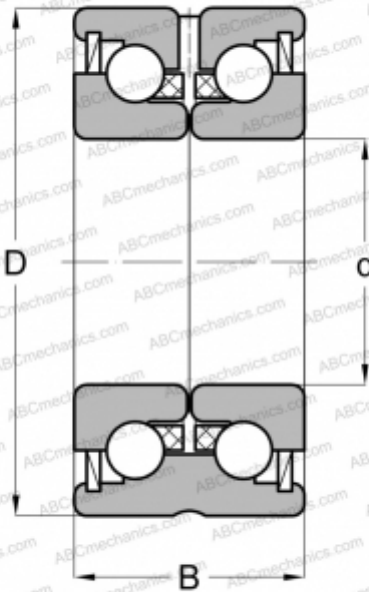

ZKLN1242-2RS INA

Axial angular contact ball bearing

TYPE: Ball bearings, Axial angular contact ball bearing, Double direction, Lip seals on both side

Technical specification

DIMENSIONS, MM

d	12,000
D	42,000
B	25,000

MANUFACTURER

[INA](#)

INTERCHANGE

ABC	ZKLN 1242 2RS
SKF	BEAS 012042-2RS
SNFA	BEAS 12/42/C 7P60
TIMKEN	MMN512BS42PP DM
NSK	BSN1242DDUHP2B

CALCULATION DATA

Basic dynamic load rating, C	16,900 kN
Basic static load rating, Co	24,700 kN
Limiting speed	3800 r/min