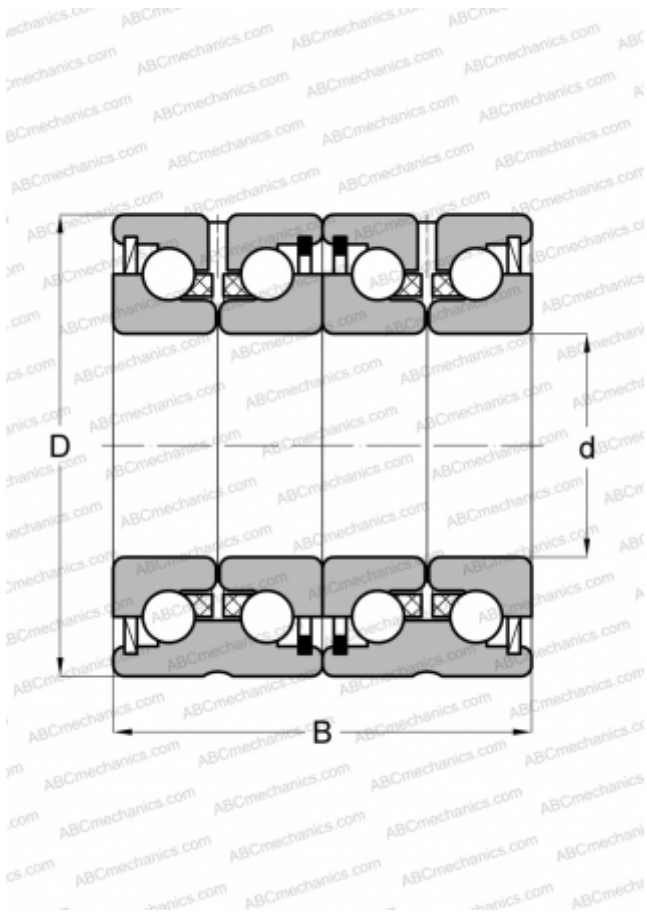

ZKLN1747-2RS-2AP INA

Axial angular contact ball bearing

TYPE: Ball bearings, Axial angular contact ball bearing, Double direction, Matched pair, lip seals on both side

Technical specification

DIMENSIONS, MM

d	17,000
D	47,000
B	50,000

MANUFACTURER

[INA](#)

INTERCHANGE

ABC	ZKLN 1747 2RS 2AP
NSK	BSN1747DDUHP2BDT

CALCULATION DATA

Basic dynamic load rating, C	30,500 kN
Basic static load rating, Co	62,000 kN
Limiting speed	3300 r/min