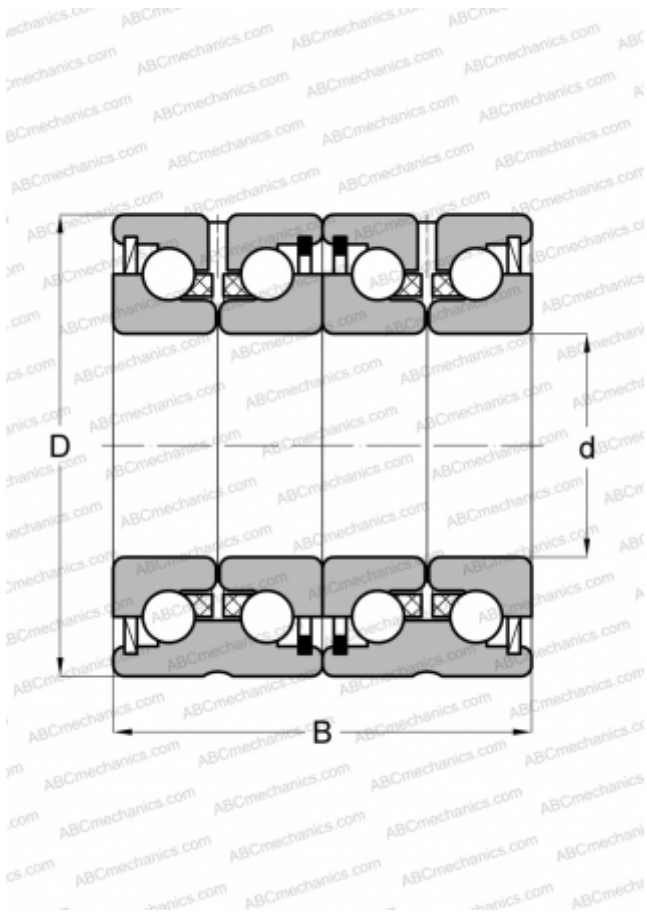

## ZKLN2052-2RS-2AP INA

Axial angular contact ball bearing

TYPE: Ball bearings, Axial angular contact ball bearing, Double direction, Matched pair, lip seals on both side

### Technical specification

#### DIMENSIONS, MM

d	20,000
D	52,000
B	56,000