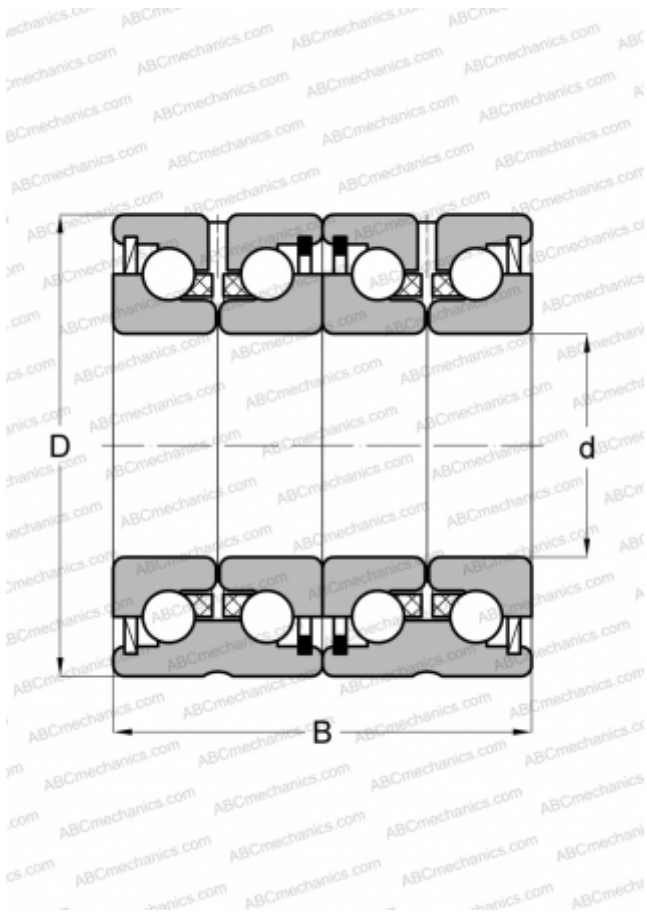

ZKLN2557-2RS-2AP INA

Axial angular contact ball bearing

TYPE: Ball bearings, Axial angular contact ball bearing, Double direction, Matched pair, lip seals on both side

Technical specification

DIMENSIONS, MM