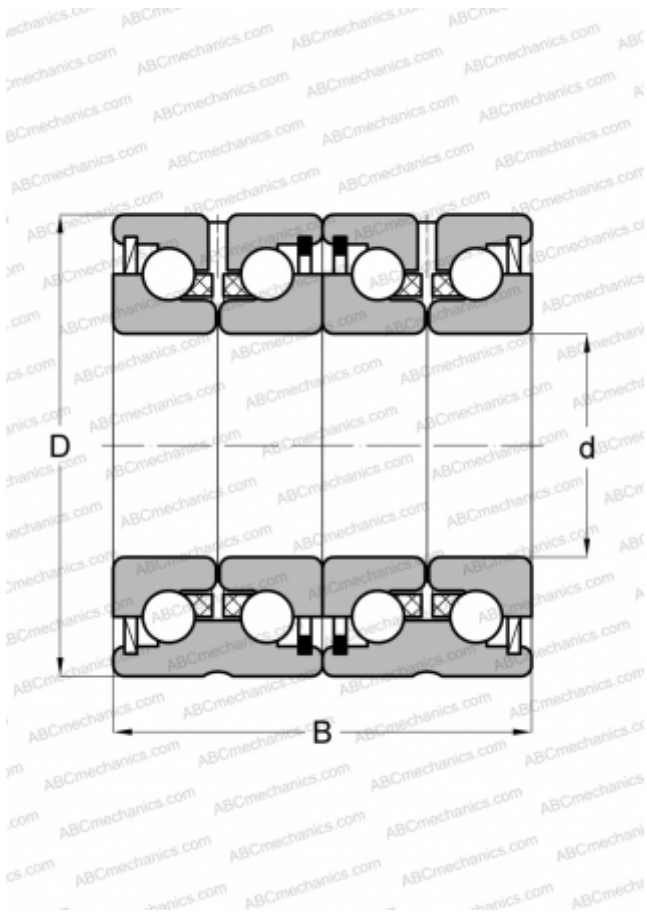

ZKLN3062-2RS-2AP INA

Axial angular contact ball bearing

TYPE: Ball bearings, Axial angular contact ball bearing, Double direction, Matched pair, lip seals on both side

Technical specification

DIMENSIONS, MM