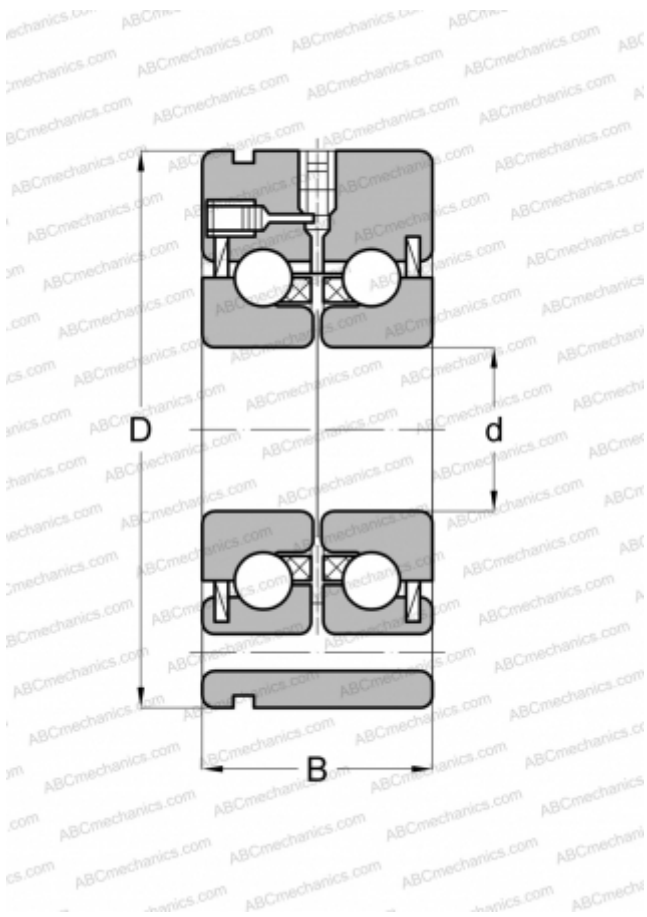

ZKLF 2575 2RS ABC

Axial angular contact ball bearing

TYPE: Ball bearings, Axial angular contact ball bearing, Double direction, For bolt mounting, lip seals on both side

Technical specification

DIMENSIONS, MM