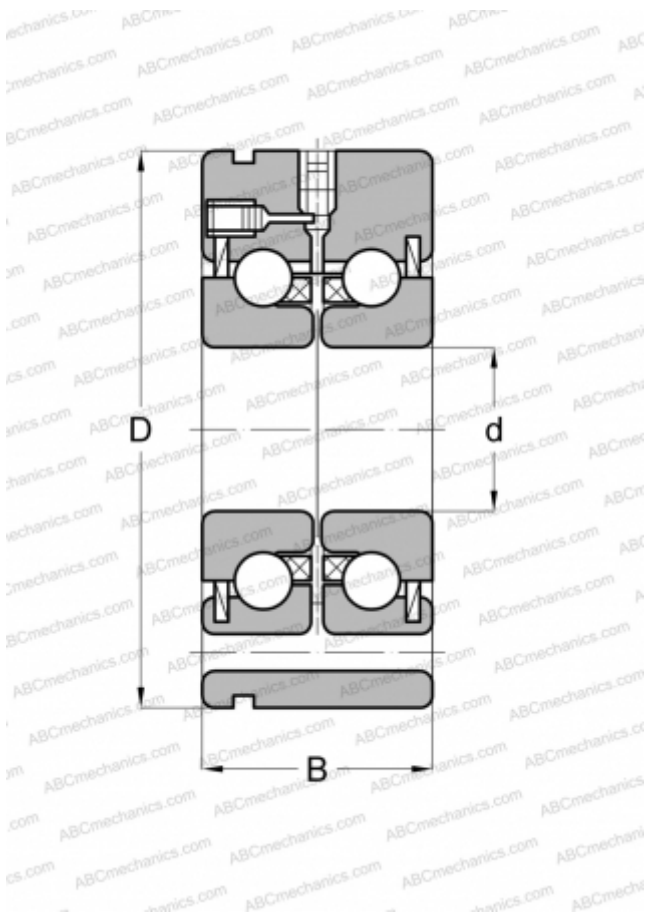

BEAM 030100-2RS SKF

Axial angular contact ball bearing

TYPE: Ball bearings, Axial angular contact ball bearing, Double direction, For bolt mounting, lip seals on both side

Technical specification

DIMENSIONS, MM