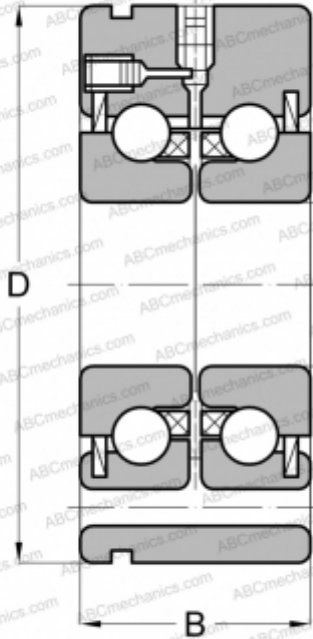

MMF535BS90PP DM TIMKEN

Axial angular contact ball bearing

TYPE: Ball bearings, Axial angular contact ball bearing, Double direction, For bolt mounting, lip seals on both side

Technical specification

DIMENSIONS, MM

d	35,000
D	90,000
B	34,000

MANUFACTURER

[TIMKEN](#)

INTERCHANGE

ABC	ZKLF 3590 2RS
SKF	BEAM 035090-2RS
SNFA	BEAM 35/90/C 7P60
INA	ZKLF3590-2RS
NSK	BSF3590DDUHP2B