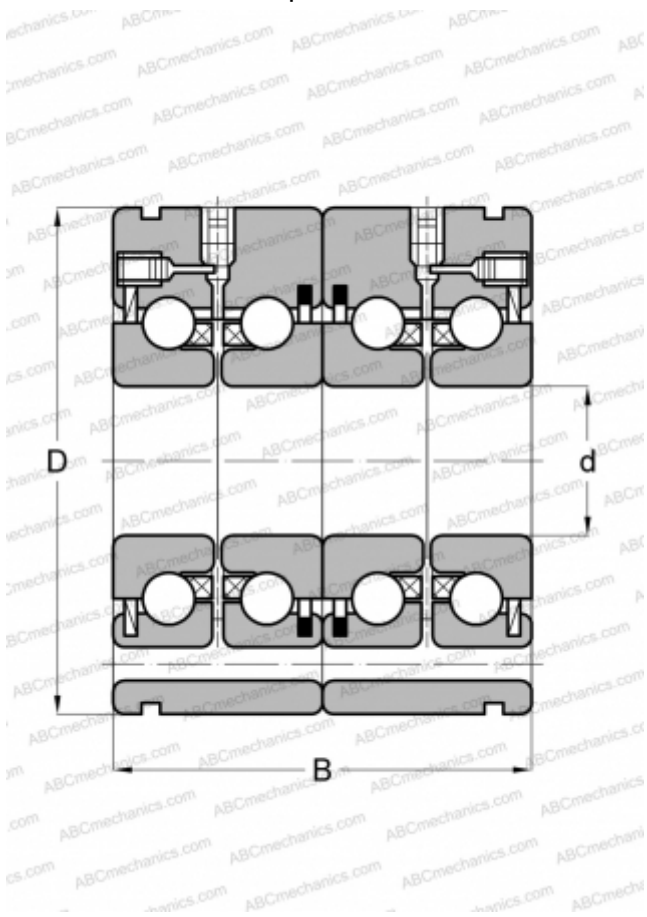

ZKLF 1762 2RS 2AP ABC

Axial angular contact ball bearing

TYPE: Ball bearings, Axial angular contact ball bearing, Double direction, For bolt mounting, lip seals on both side, matched pair

Technical specification

DIMENSIONS, MM

d	17,000
D	62,000
B	50,000

MANUFACTURER

[ABC](#)

INTERCHANGE

NSK	BSF1762DDUHP2BDT
INA	ZKLF1762-2RS-2AP