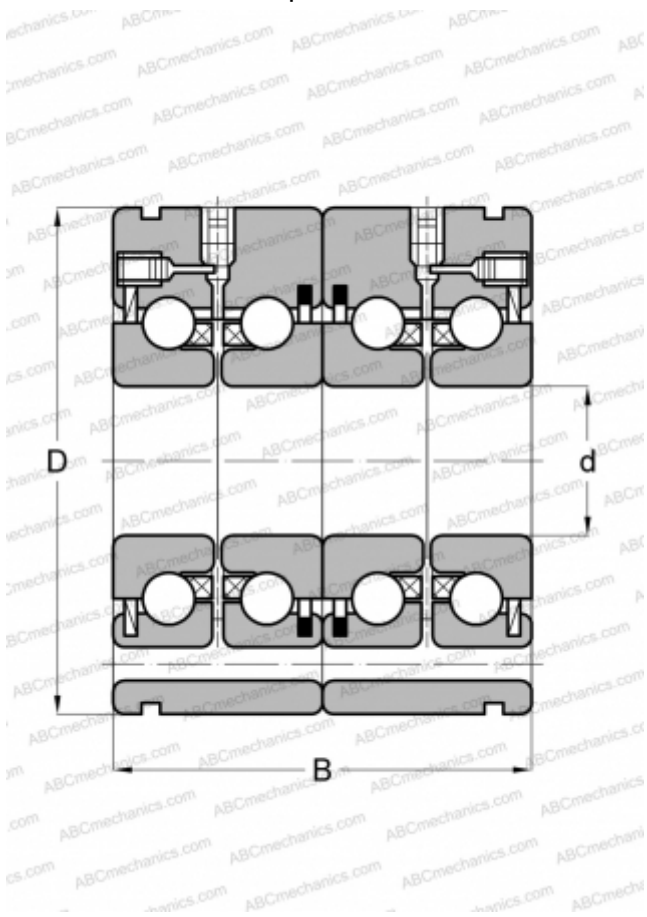

ZKLF 2068 2RS 2AP ABC

Axial angular contact ball bearing

TYPE: Ball bearings, Axial angular contact ball bearing, Double direction, For bolt mounting, lip seals on both side, matched pair

Technical specification

DIMENSIONS, MM

d	20,000
D	68,000
B	56,000

MANUFACTURER

[ABC](#)

INTERCHANGE

NSK	BSF2068DDUHP2BDT
INA	ZKLF2068-2RS-2AP