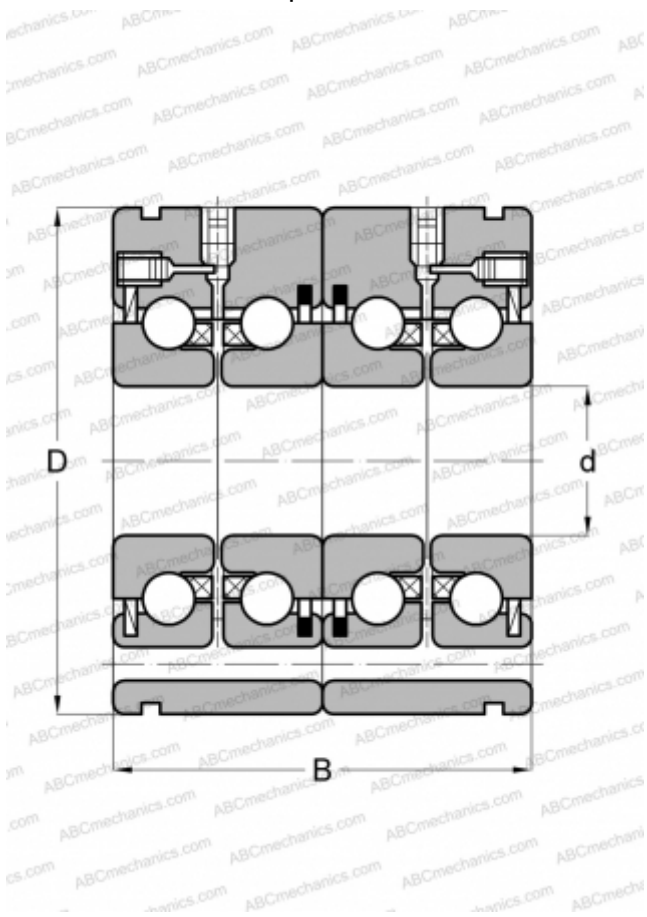

ZKLF2068-2RS-2AP INA

Axial angular contact ball bearing

TYPE: Ball bearings, Axial angular contact ball bearing, Double direction, For bolt mounting, lip seals on both side, matched pair

Technical specification

DIMENSIONS, MM

d	20,000
D	68,000
B	56,000

MANUFACTURER

[INA](#)

INTERCHANGE

ABC	ZKLF 2068 2RS 2AP
NSK	BSF2068DDUHP2BDT

CALCULATION DATA

Basic dynamic load rating, C	42,000 kN
Basic static load rating, Co	94,000 kN
Reference speed	3000 r/min