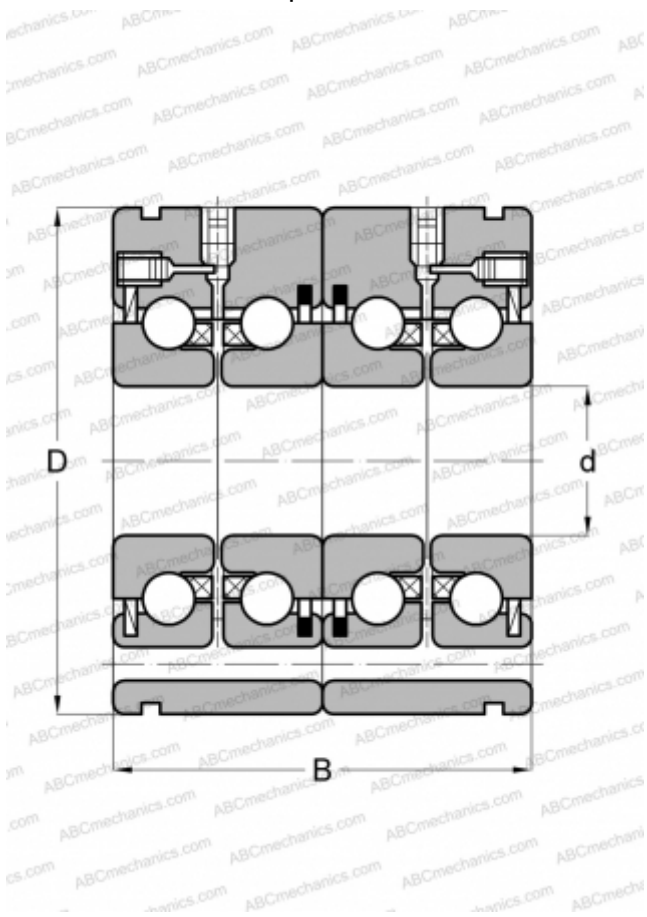

ZKLF 2575 2RS 2AP ABC

Axial angular contact ball bearing

TYPE: Ball bearings, Axial angular contact ball bearing, Double direction, For bolt mounting, lip seals on both side, matched pair

Technical specification

DIMENSIONS, MM

d	25,000
D	75,000
B	56,000

MANUFACTURER

[ABC](#)

INTERCHANGE

NSK	BSF2575DDUHP2BDT
INA	ZKLF2575-2RS-2AP