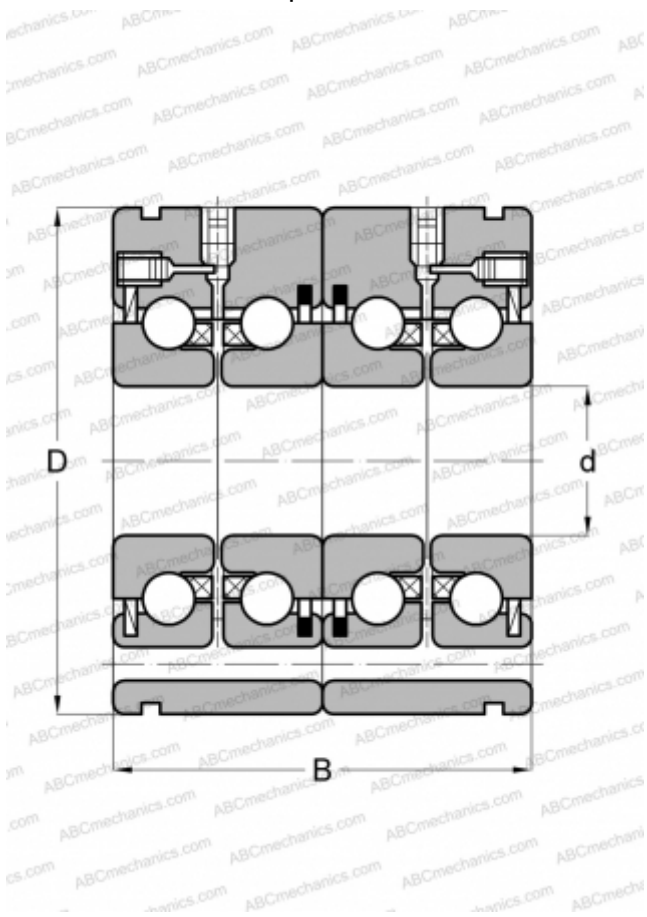

ZKLF2575-2RS-2AP INA

Axial angular contact ball bearing

TYPE: Ball bearings, Axial angular contact ball bearing, Double direction, For bolt mounting, lip seals on both side, matched pair

Technical specification

DIMENSIONS, MM

d	25,000
D	75,000
B	56,000

MANUFACTURER

[INA](#)

INTERCHANGE

ABC	ZKLF 2575 2RS 2AP
NSK	BSF2575DDUHP2BDT

CALCULATION DATA

Basic dynamic load rating, C	44,500 kN
Basic static load rating, Co	111,000 kN
Reference speed	2600 r/min