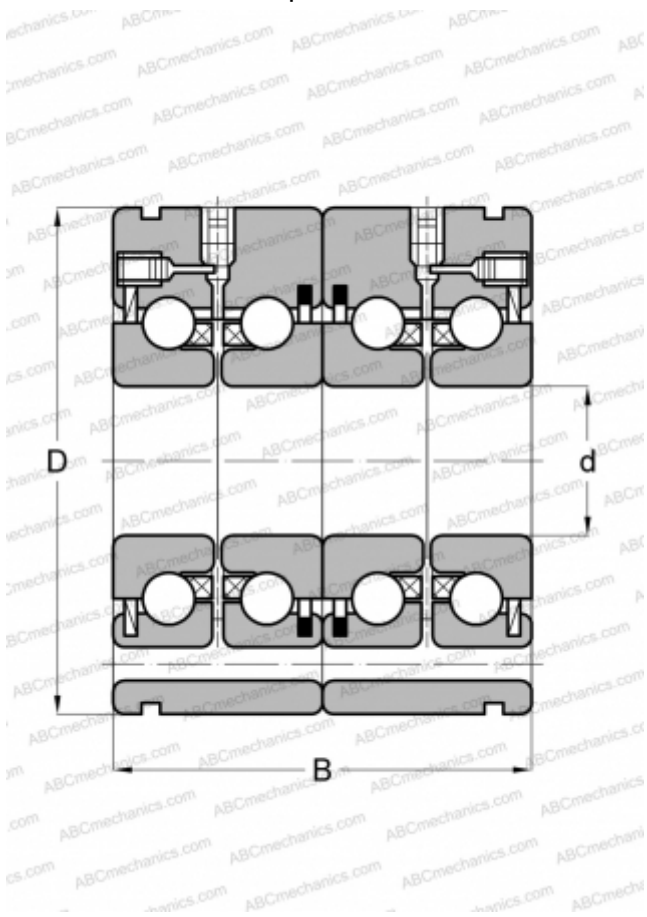

ZKLF 3080 2RS 2AP ABC

Axial angular contact ball bearing

TYPE: Ball bearings, Axial angular contact ball bearing, Double direction, For bolt mounting, lip seals on both side, matched pair

Technical specification

DIMENSIONS, MM

d	30,000
D	80,000
B	56,000

MANUFACTURER

[ABC](#)

INTERCHANGE

NSK	BSF3080DDUHP2BDT
INA	ZKLF3080-2RS-2AP