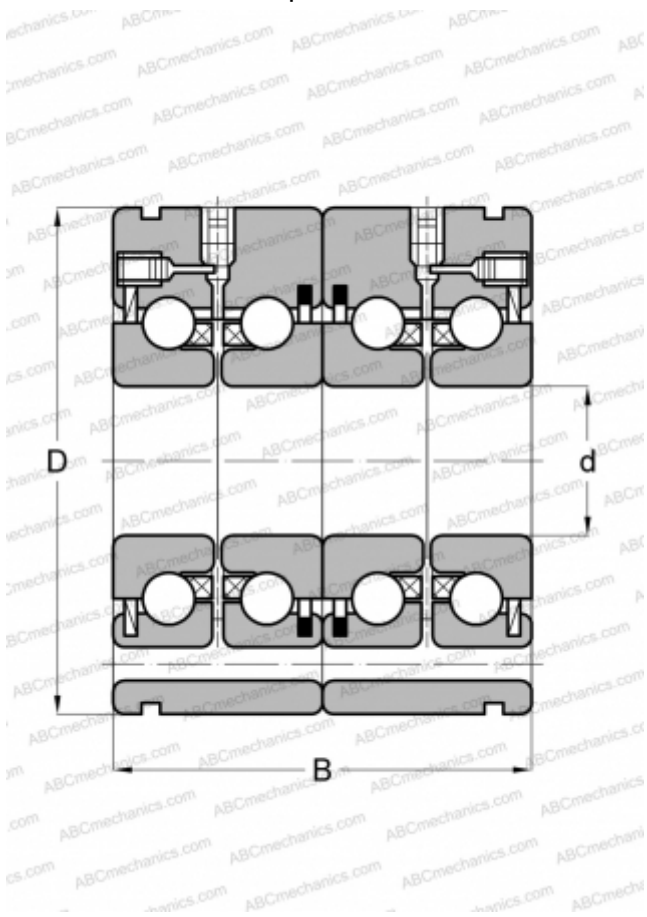

ZKLF3080-2RS-2AP INA

Axial angular contact ball bearing

TYPE: Ball bearings, Axial angular contact ball bearing, Double direction, For bolt mounting, lip seals on both side, matched pair

Technical specification

DIMENSIONS, MM

d	30,000
D	80,000
B	56,000

MANUFACTURER

[INA](#)

INTERCHANGE

ABC	ZKLF 3080 2RS 2AP
NSK	BSF3080DDUHP2BDT

CALCULATION DATA

Basic dynamic load rating, C	47,500 kN
Basic static load rating, Co	127,000 kN
Reference speed	2200 r/min