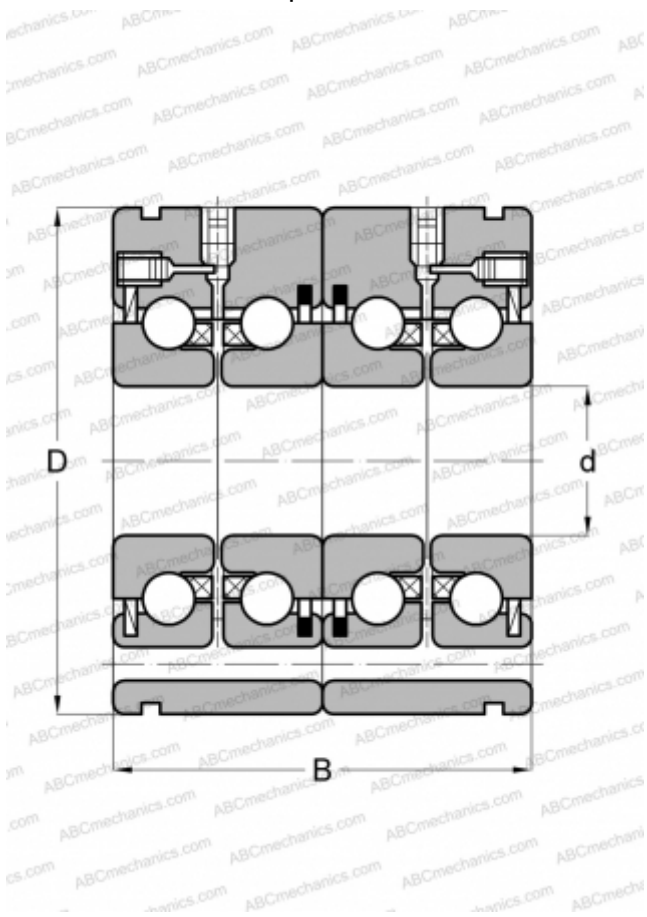

ZKLF 3590 2RS 2AP ABC

Axial angular contact ball bearing

TYPE: Ball bearings, Axial angular contact ball bearing, Double direction, For bolt mounting, lip seals on both side, matched pair

Technical specification

DIMENSIONS, MM

d	35,000
D	90,000
B	68,000

MANUFACTURER

[ABC](#)

INTERCHANGE

NSK	BSF3590DDUHP2BDT
INA	ZKLF3590-2RS-2AP