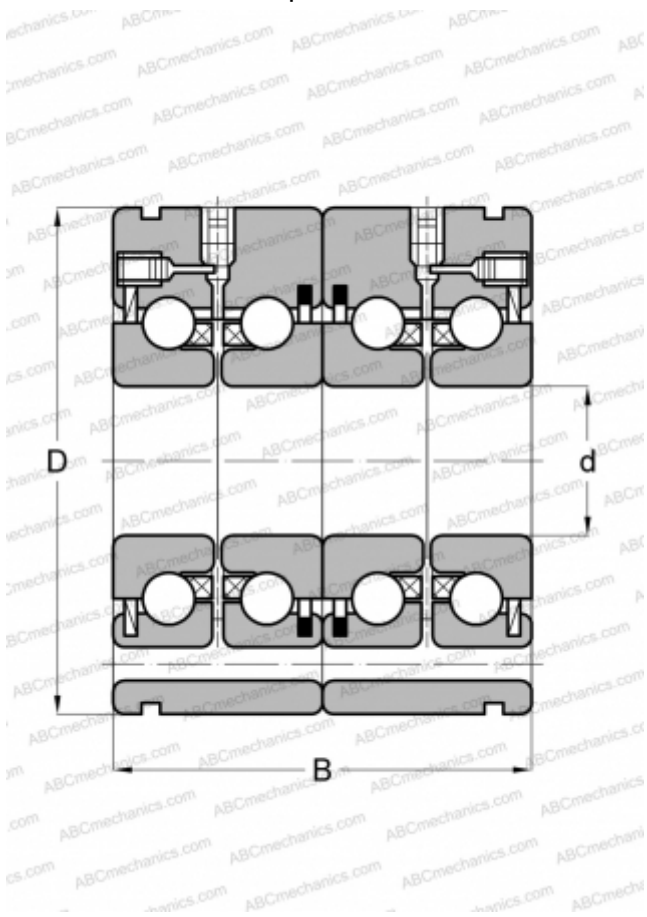

ZKLF3590-2RS-2AP INA

Axial angular contact ball bearing

TYPE: Ball bearings, Axial angular contact ball bearing, Double direction, For bolt mounting, lip seals on both side, matched pair

Technical specification

DIMENSIONS, MM

d	35,000
D	90,000
B	68,000

MANUFACTURER

[INA](#)

INTERCHANGE

ABC	ZKLF 3590 2RS 2AP
NSK	BSF3590DDUHP2BDT

CALCULATION DATA

Basic dynamic load rating, C	66,000 kN
Basic static load rating, Co	177,000 kN
Reference speed	2000 r/min